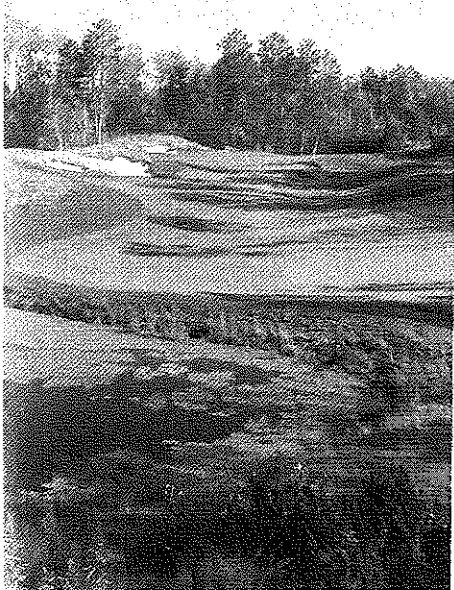

KANSAS

1. Colbert Hills, Manhattan (m)
2. Sand Creek Station, Newton (m)
3. Buffalo Dunes, Garden City (m)
4. Prairie Highlands, Olathe (m)
5. Auburn Hills, Wichita (m)

KENTUCKY

1. Heritage Hills, Shepherdsville (m)
2. Old Silo, Mount Sterling (m)
3. Cherry Blossom GC, Georgetown (m)
4. Lassing Pointe, Union (m)
5. Mineral Mound State Park GC, Eddyville (m)

LOUISIANA

1. Black Bear GC, Delhi (m)
2. TPC Louisiana, Avondale (m)
3. Contraband Bayou GC at L'Auberge, Lake Charles (m)
4. Carter Plantation, Springfield (m)
5. Bluffs Country Club & Resort, St. Francisville (m)

MAINE

1. Sunday River, Newry (m)
2. Sugarloaf, Carrabassett Valley (m)
3. Ledges GC, York (m)*
4. Kebo Valley, Bar Harbor (c)
5. Belgrade Lakes GC, Belgrade Lakes (m)

MARYLAND

1. Bulle Rock GC, Havre de Grace (m)
2. Ledestone GC, McHenry (m)*
3. Lake Presidential GC, Upper Marlboro (m)
4. Links at Lighthouse Sound, Ocean City (m)
5. Whiskey Creek, Ijamsville (m)
6. Hyatt Regency Chesapeake Bay (River Marsh), Cambridge (m)
7. Greystone, White Hall (m)
8. Worthington Manor, Frederick (m)
9. Musket Ridge, Myersville (m)
10. Mount Pleasant GC, Baltimore (c)*

MASSACHUSETTS

1. Red Tail, Devens (m)
2. Crumpin-Fox Club, Bernardston (m)
3. Cape Cod National, Brewster (m)
4. Farm's Neck, Martha's Vineyard (m)
5. The International GC (Oaks), Bolton (m)
6. Pinehills (Jones), Plymouth (m)
7. The Ranch GC, Southwick (m)
8. Pinehills (Nicklaus), Plymouth (m)
9. Granite Links GC at Quarry Hills, Quincy (m)
10. George Wright Municipal GC, Boston (c)

MICHIGAN

1. Arcadia Bluffs, Arcadia (No. 28 m)
2. Greywalls at Marquette GC, Marquette (No. 79 m) ♦ p.38
3. Forest Dunes, Roscommon (No. 96 m)
4. Tullymore, Stanwood (m)
5. Belvedere GC, Charlevoix (c)
6. TimberStone GC, Iron Mountain (m)* ♦ p.38
7. Lakewood Shores Resort (Gailles), Oscoda (m)
8. Black Forest at Wilderness Valley, Gaylord (m)