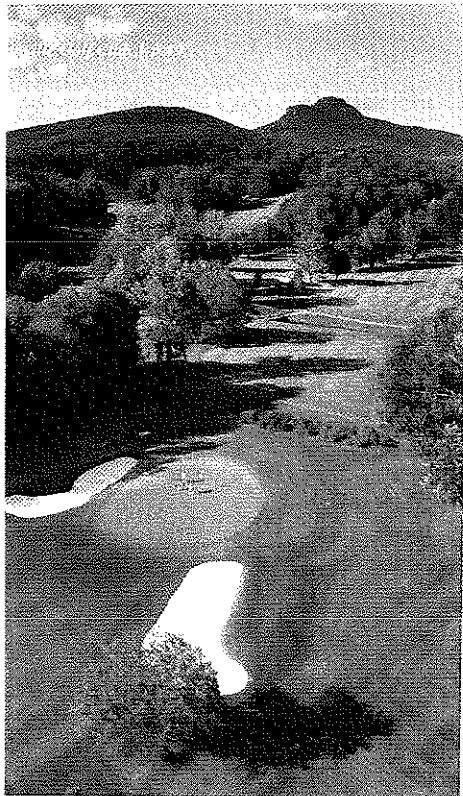

nis Ridge, Quarry | p.41